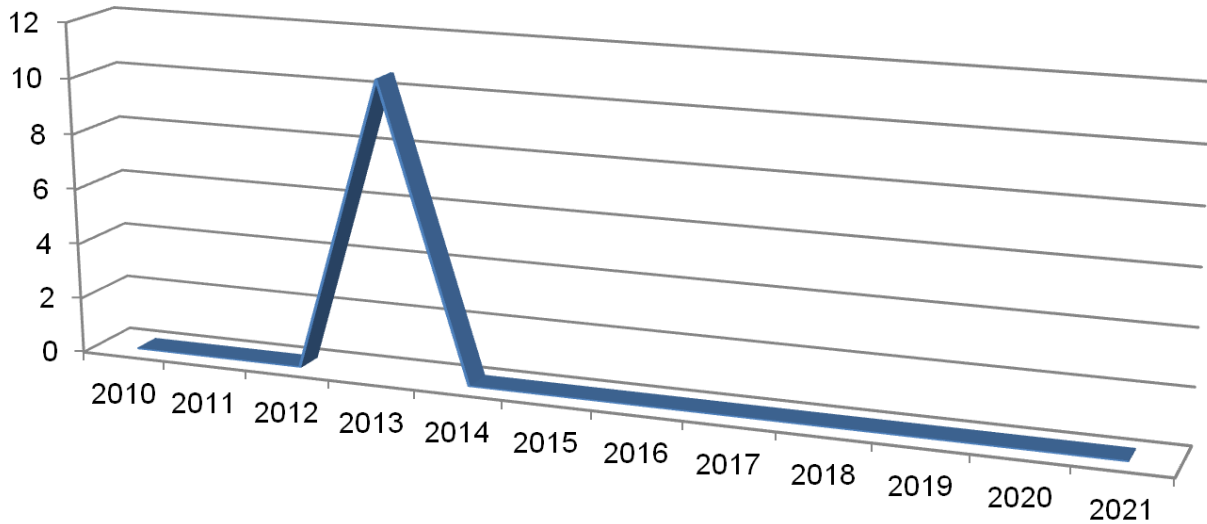

INELSEV MOTORY s.r.o. – Work Accident Frequency

Frequency-the number of accidents with absence > than 3 days per 1 million hours worked