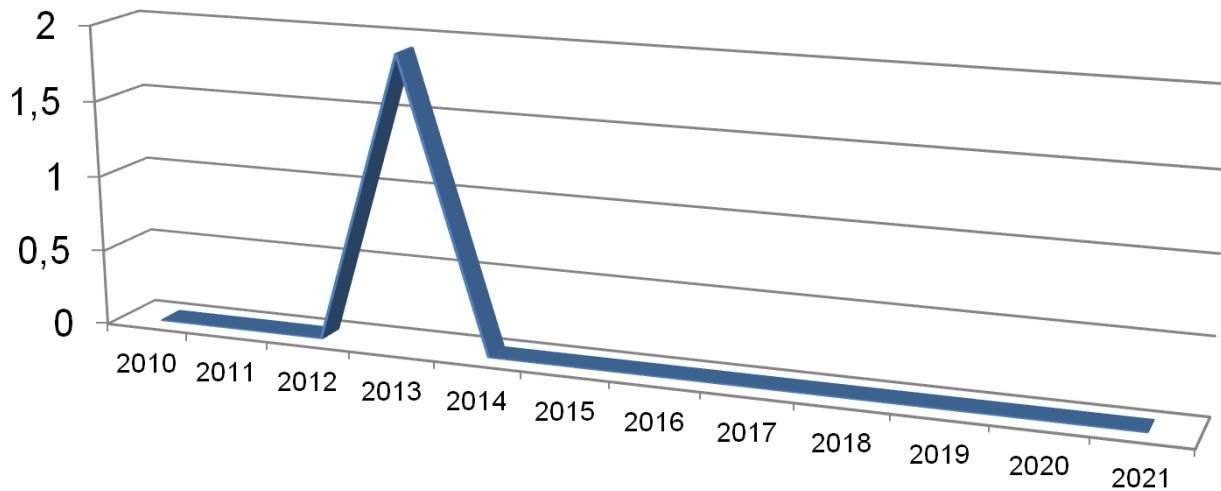

INELSEV MOTORY s.r.o. – Work Accident Rate

Frequency-the number of accidents with absence > than 3 days per 100 employees