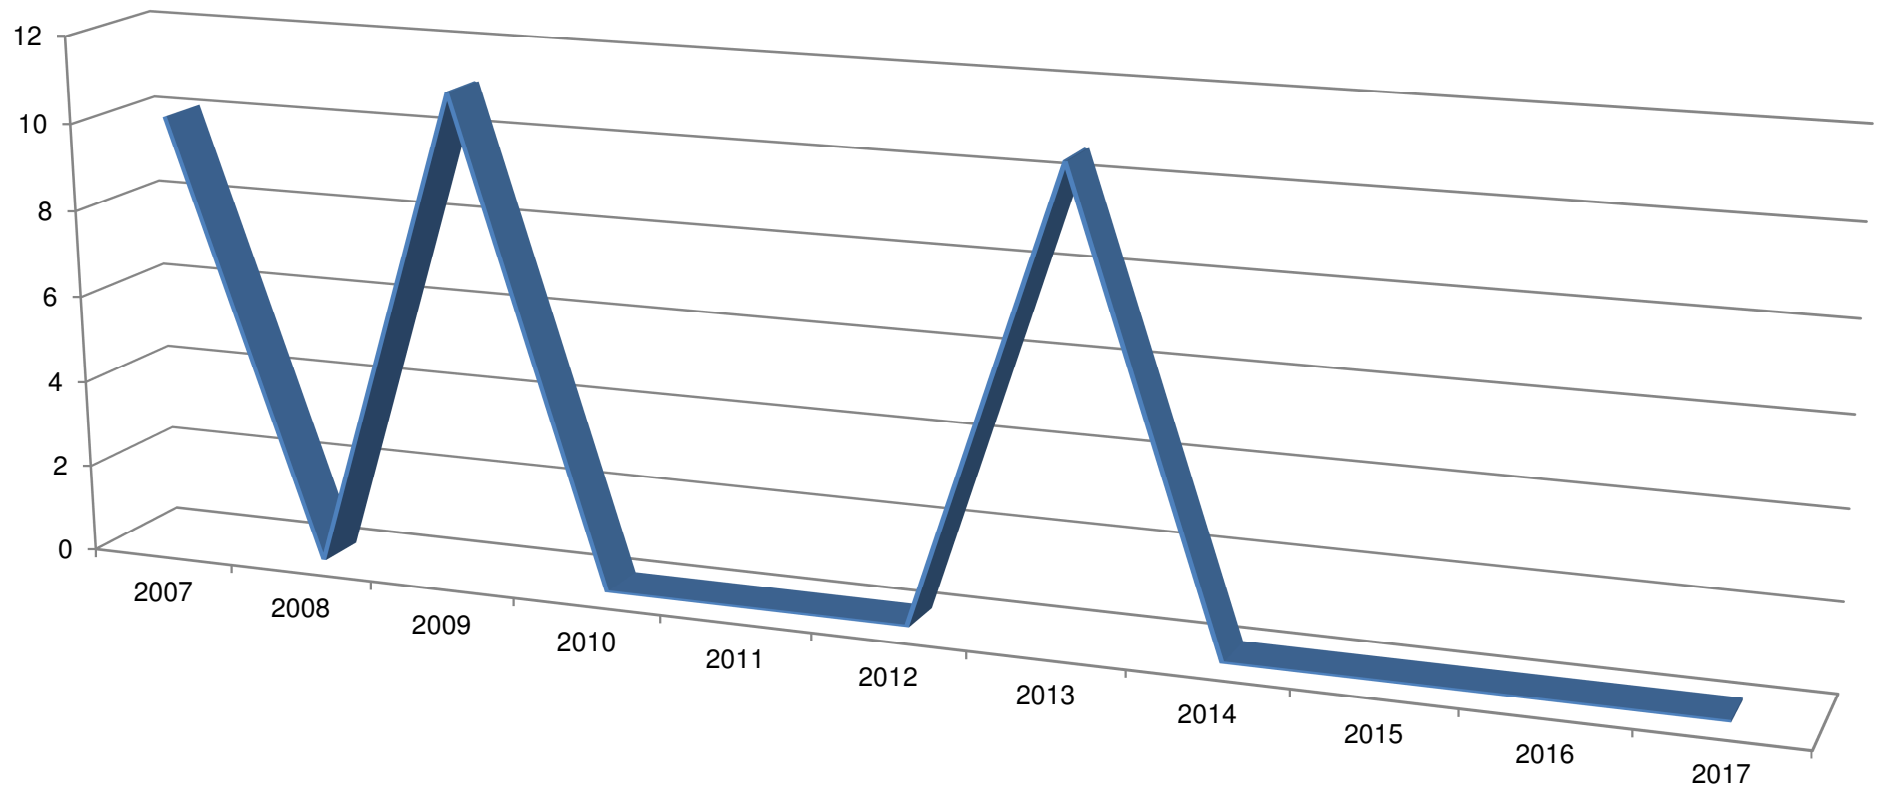

INELSEV MOTORY s.r.o. – Work Accident Frequency

Frequency-the number of accidents with absence > than 3 days per 1 million hours worked