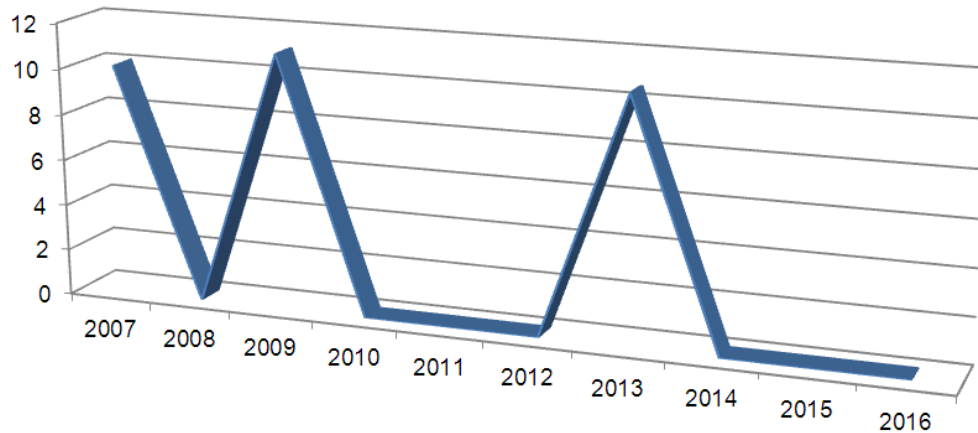

INELSEV MOTORY a.s. – Work Accident Frequency

Frequency-the number of accidents with absence > than 3 days per 1 million hours worked
